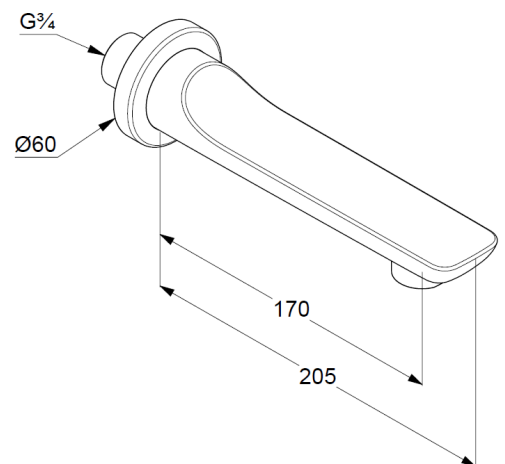

## Technical Data

KLUDI BALANCE  
wall spout  
DN 20

Ref.:  
5250387

Finishes:  
87 black matt finished / chrom

Product description  
Manufacturer KLUDI GmbH & Co. KG  
Typ: KLUDI BALANCE  
wall spout DN 20  
Ref.: 5250387  
wall spout  
wall mounted  
aerator M24  
flow rate at 3 bar = 25 l/ min.  
fixed spout  
with push-on rosette Ø 60 mm  
projection 170 mm  
connection 3/4"

Product picture

Dimensional drawing

Flow rate diagram