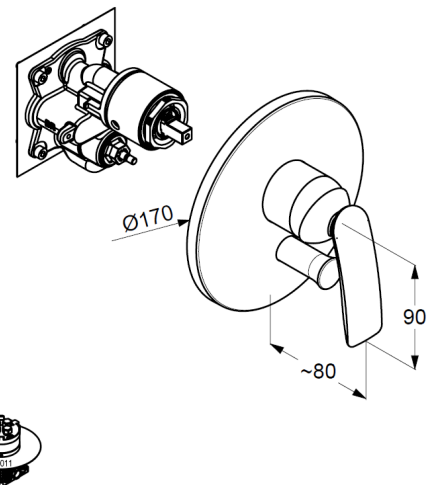

Technische Daten

KLUDI BALANCE

Concealed single lever bath- and shower mixer

Article- Nr.:
526508775

Surface:
87 black matt finished / chrome

manufacturer KLUDI GmbH & Co. KG
Typ: KLUDI BALANCE
Concealed single lever bath- and shower mixer,
PN 10

Art. Nr. 526508775
concealed bath-shower mixer
single lever mixer
trim set without pre-installation set
pre installation set KLUDI FLEXX.BOXX Art. Nr. 88011
trim set with functional unit
wall mounted
automatic diverter: shower/ bath
solid lever, metal
ceramic cartridge with hotwater safety device
flow rate at 3 bar = 31 l/ min.

Product Picture

Dimensional drawing

Flow rate diagram