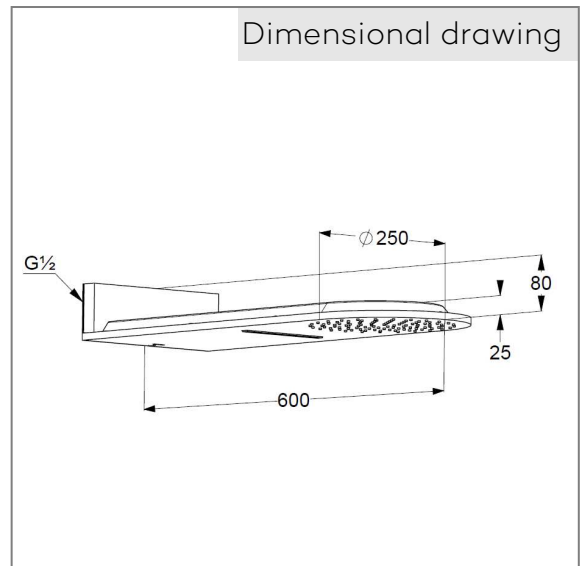

Technical Data

KLUDI A-QA
head shower 2 S
Rain/ Wave
DN 15

Ref.:
6488087-00

Finishes:
87 black matt finished / chrom

Product description
Manufacturer KLUDI GmbH & Co. KG
Typ: KLUDI A-QA
head shower 2 S DN 15
Rain/ Wave
Ref.: 6488087-00
head shower 2 S
2 spray pattern
The 2 spray zones have to be controlled externally
Rain/ Wave
with cleaning system
Flow rate at 3 bar = 25 l/min. 31 l/ min.
connection 1/2"
With fixing material
for rigid wall mounting
projection 600 mm x 250 mm

Product picture

Dimensional drawing

Flow rate diagram