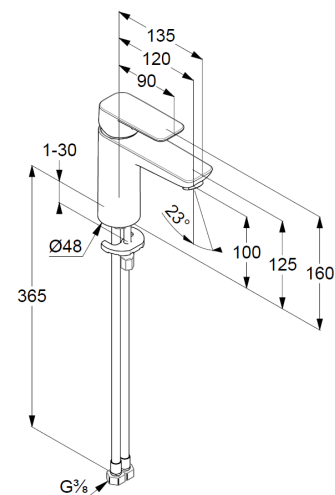

## Technische Daten/ Technical Data

KLUDI PURE&STYLE  
single lever basin mixer 100  
DN 15

Ref.:  
402923975

Finishes:  
39 black matt finished

Product description  
Manufacturer KLUDI GmbH & Co. KG  
Typ: KLUDI PURE&STYLE  
single lever basin mixer 100  
DN 15  
Ref.: 402923975

basin mixer  
single lever mixer  
single hole mounted  
solid handle, metal  
aerator M24  
ceramic cartridge with hotwater safety device  
flow rate at 3 bar = 7 l/ min.  
flexible hoses G 3/8 DVGW approved  
rapid installation set

### Produktabbildung/ Product picture

### Maßzeichnung/ Dimensional drawing