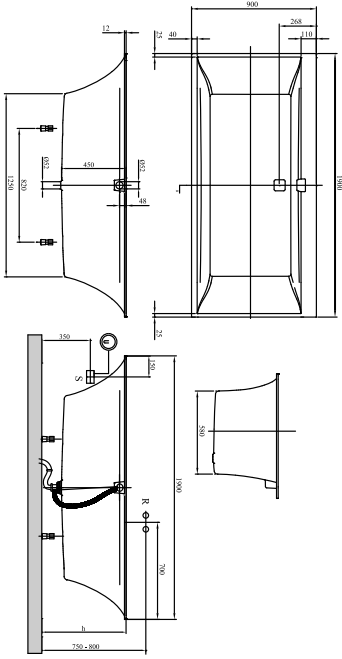

TECHNICAL DRAWINGS

UBQ190SQE2DV