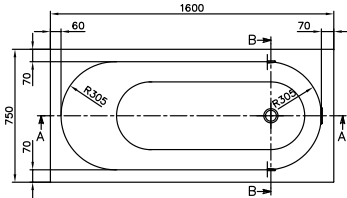

TECHNICAL DRAWINGS

UBQ1600BE2V

UBQ1600BE2 OBERON