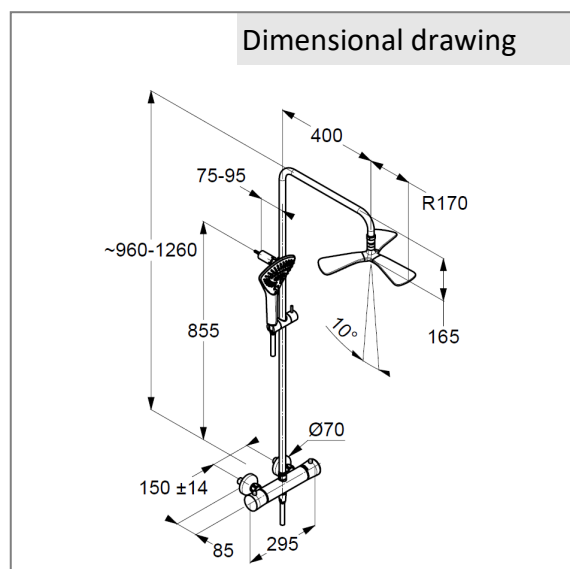

thermostatic shower mixer DN 15
wall mounted
with ceramic shut-off valve 90°/ 90°
temperature handle with hotwater safety at 38°C
shower outlet 1/2 inch
protected against back flow
with integrated back flow preventer
S-unions G 1/2 x 3/4
with dirt-catcher sieve
With fixing material
height-adjustable hand shower holder
with horizontally and vertically adjustable pipe
for wall mounting

hand shower 3 S
3 spray pattern
Volumen/ booster/ smoth
with cleaning system
connection 1/2"
sieve seal

Shower hose
plastic coated
with metal-effect
with conical nuts
anti twist
G 1/2 x G 1/2 x 1600 mm

Head shower
with 3 shower cartridges
1 spray pattern
with cleaning system
connection 1/2"
with ball joint
Ø 290 mm
sieve seal

Product picture

Dimensional drawing

Flow rate diagram