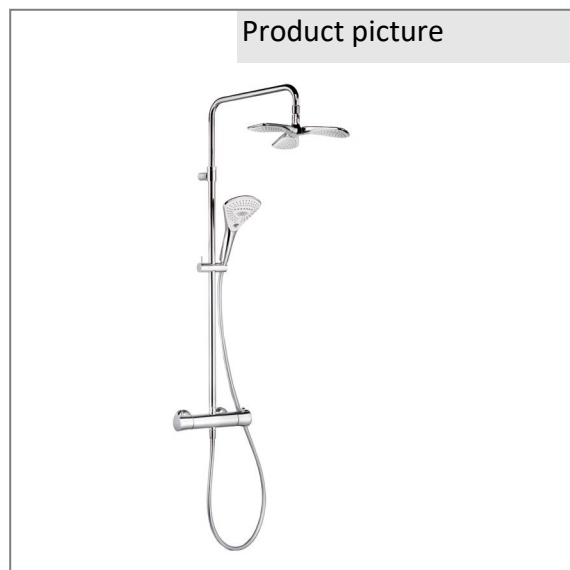

Technical Data

KLUDI FIZZ
Thermostat dual shower system
DN 15

Ref.:
6709605-00

Finishes:
05 chrome

Product description
Manufacturer KLUDI GmbH & Co. KG
Typ: KLUDI FIZZ
Thermostat dual shower system
Ref.: 6709605-00

thermostatic shower mixer DN 15
wall mounted
with ceramic shut-off valve 90°/ 90°
temperature handle with hotwater safety at 38°C
shower outlet 1/2 inch
protected against back flow
with integrated back flow preventer
S-unions G 1/2 x 3/4
with dirt-catcher sieve
With fixing material
height-adjustable hand shower holder
with horizontally and vertically adjustable pipe
for wall mounting

hand shower 3 S
3 spray pattern
Volumen/ booster/ smoth
with cleaning system
connection 1/2"
sieve seal

Shower hose
plastic coated
with metal-effect
with conical nuts
anti twist
G 1/2 x G 1/2 x 1600 mm

Head shower
with 3 shower cartridges
1 spray pattern
with cleaning system
connection 1/2"
with ball joint
Ø 290 mm
sieve seal

Product picture

Dimensional drawing

Flow rate diagram