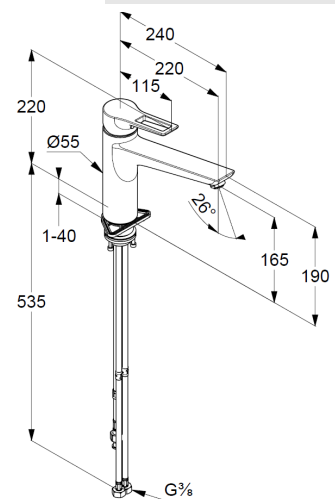

Technical Data

KLUDI MIX
Kitchen faucet multi

Ref.:
329070562

Finishes:
05 chrome

Product description
Manufacturer KLUDI GmbH & Co. KG
Typ: KLUDI MIX
Kitchen faucet multi
Ref.: 329070562

Kitchen faucet multi
for open hot water heaters
connection for washing-machine or dishwasher
stand assembly
single hole mounted
open lever, metal
aerator M24
ceramic cartridge with hotwater safety device
flow rate at 3 bar= 5 l/ min.
swivel spout (360°)
flexible hoses G 3/8 DVGW approved
rapid installation set

Product picture

Dimensional drawing

Flow rate diagram