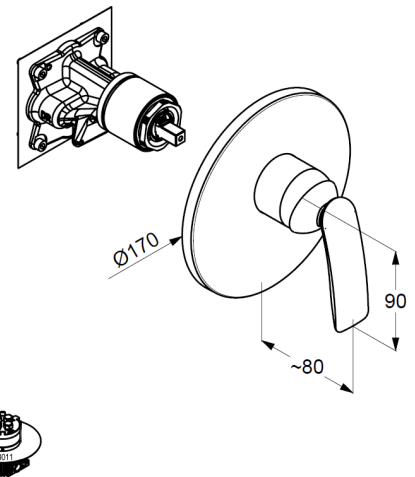

Technical Data

KLUDI BALANCE

Concealed single lever shower mixer

Article- Nr.:
526558775

Surface:
87 black matt finished / chrome

manufacturer KLUDI GmbH & Co. KG
Typ: KLUDI BALANCE

Concealed single lever shower mixer,
PN 10

Art. Nr. 526558775

concealed shower mixer

single lever mixer

trim set without pre-installation set

pre installation set KLUDI FLEXX.BOXX Art. Nr. 88011

trim set with functional unit

wall mounted

solid lever, metal

ceramic cartridge with hotwater safety device

flow rate at 3 bar = 25 l/ min.

Product Picture

Dimensional drawing

Flow rate diagram