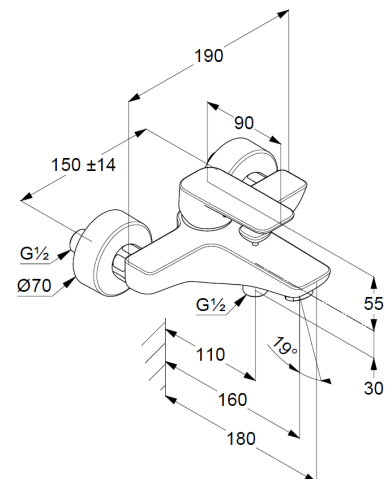

bath and shower mixer  
single lever mixer  
wall mounted  
automatic diverter: shower/ bath  
solid lever, metal  
aerator M24  
protected against back flow  
shower outlet 1/2 inch  
ceramic cartridge with hotwater safety device  
flow rate at 3 bar = 21 l/ min.  
S-unions G 1/2 x 3/4

### Produktabbildung/ Product picture

### Maßzeichnung/ Dimensional drawing