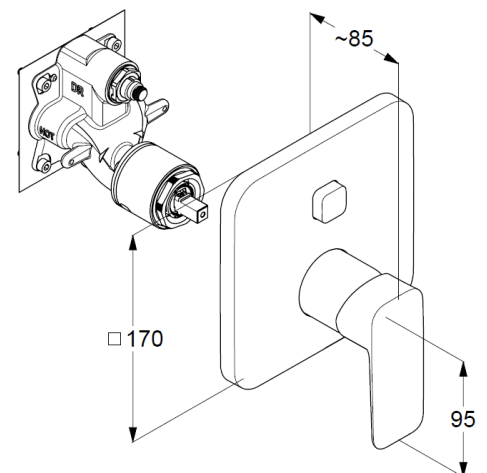

Technische Daten/ Technical Data

KLUDI PURE&STYLE

concealed single lever bath-and shower mixer

Ref.:
406593975

Surface:
39 matt black

Manufacturer KLUDI GmbH & Co. KG
Typ: KLUDI PURE&STYLE
concealed single lever bath-and shower mixer
Ref.: 406593975

concealed bath-shower mixer
single lever mixer
trim set without pre-installation set
pre installation set KLUDI FLEXX.BOX Ref.: 88011
trim set with functional unit
wall mounted
PUSH&SWITCH diverter
automatic diverter: shower/bath
solid lever, metal
ceramic cartridge with hot water safety device
flow rate at 3 bar 29 l/min.

Produktabbildung/ Product picture

Maßzeichnung/ Dimensional drawing

Durchfluss/ Flow rate