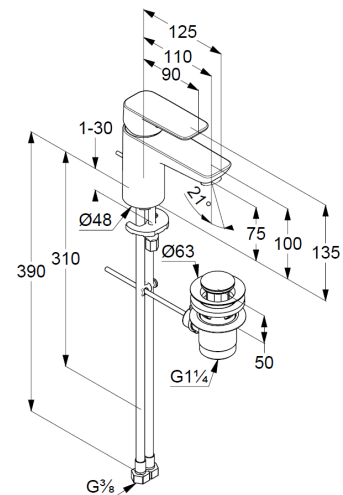

Technische Daten/ Technical Data

KLUDI PURE&STYLE
single lever basin mixer 75
DN 15

Ref.:
403823975

Finishes:
39 black matt finished

Product description
Manufacturer KLUDI GmbH & Co. KG
Typ: KLUDI PURE&STYLE
single lever basin mixer 75
DN 15
Ref.: 403823975

basin mixer
single lever mixer
single hole mounted
solid handle, metal
aerator M24
ceramic cartridge with hotwater safety device
flow rate at 3 bar = 7 l/ min.
flexible hoses G 3/8 DVGW approved
rapid installation set
pop up waste 1 1/4" metal

Produktabbildung/ Product picture

Maßzeichnung/ Dimensional drawing

Durchfluss/ Flow rate