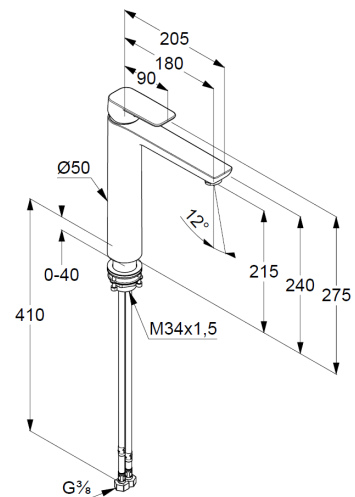

Technische Daten/ Technical Data

KLUDI PURE&STYLE
single lever basin mixer 215
for washbowls
DN 15

Ref.:
402963975

Finishes:
39 black matt finished

Product description
Manufacturer KLUDI GmbH & Co. KG
Typ: KLUDI PURE&STYLE
single lever basin mixer 215
for waschbowls
DN 15
Ref.: 402963975

basin mixer for washboals
single lever mixer
single hole mounted
solid handle, metal
aerator M24
ceramic cartridge with hotwater safety device
flow rate at 3 bar = 7 l/ min.
flexible hoses G 3/8 DVGW approved
rapid installation set

Produktabbildung/ Product picture

Maßzeichnung/ Dimensional drawing

Durchfluss/ Flow rate