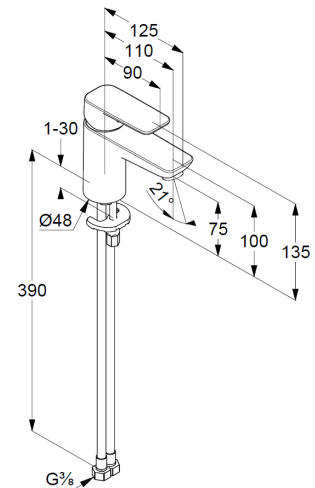

Technische Daten/ Technical Data

KLUDI PURE&STYLE
single lever basin mixer 75
DN 15

Ref.:
400283975

Finishes:
39 black matt finished

Product description
Manufacturer KLUDI GmbH & Co. KG
Typ: KLUDI PURE&STYLE
single lever basin mixer 75
DN 15
Ref.: 400283975

basin mixer
single lever mixer
single hole mounted
solid handle, metal
aerator M24
ceramic cartridge with hotwater safety device
flow rate at 3 bar = 7 l/ min.
flexible hoses G 3/8 DVGW approved
rapid installation set

Produktabbildung/ Product picture

Maßzeichnung/ Dimensional drawing

Durchfluss/ Flow rate