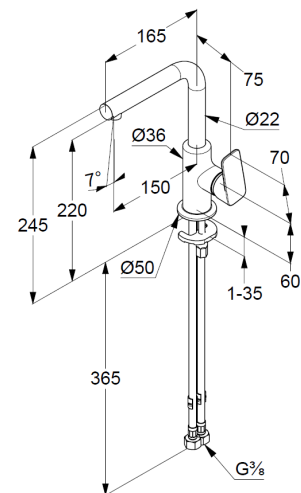

## Technische Daten/ Technical Data

KLUDI PURE&STYLE  
single lever basin mixer  
DN 15

Ref.:  
400243975

Finishes:  
39 black matt finished

Product description  
Manufacturer KLUDI GmbH & Co. KG  
Typ: KLUDI PURE&STYLE  
single lever basin mixer  
DN 15  
Ref.: 400243975

basin mixer  
single lever mixer  
single hole mounted  
solid lever, metal  
lateral actuation  
Aerator M16,5 PCA  
ceramic cartridge  
flow rate at 3 bar = 7l/ min.  
swivel spout (360°)  
flexible hoses G 3/8 DVGW approved  
rapid installation set

### Produktabbildung/ Product picture

### Maßzeichnung/ Dimensional drawing