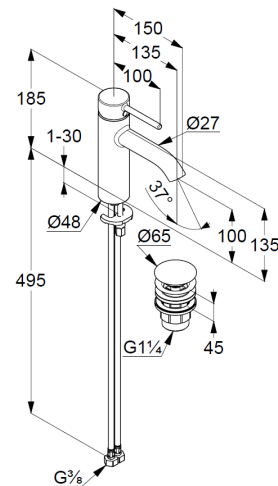

Technical Data

KLUDI BOZZ
single lever basin mixer 100
DN 15

Ref:
382883976

Finishes:
39 black matt finished

Product description
Manufacturer KLUDI GmbH & Co. KG
Typ: KLUDI BOZZ
single lever basin mixer 100
Ref.: 382883976
basin mixer DN 15
single lever mixer
solid lever, metal
Aerator M18,5
ceramic cartridge with hotwater safety device
flow rate at 3 bar = 5 l/ min.
flexible hoses G 3/8 DVGW approved
rapid installation set
push open waste 1 1/4"

Product picture

Dimensional drawing

Flow rate diagram