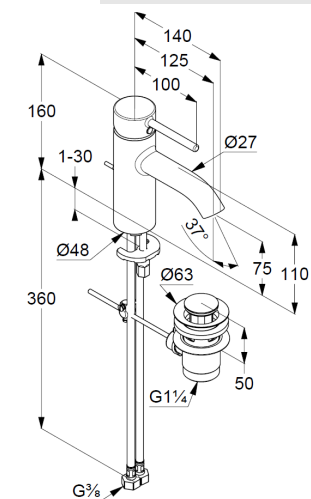

Technical Data

KLUDI BOZZ, ECO PLUS
single lever basin mixer 75
DN 15

Ref:
382630576

Finishes:
05 chrom

Product description
Manufacturer KLUDI GmbH & Co. KG
Typ: KLUDI BOZZ, ECO PLUS
single lever basin mixer 75
Ref.: 382630576
basin mixer DN 15
single lever mixer
single hole mounted
solid lever, metal
Aerator M18,5
ceramic cartridge with hotwater safety device
middle position cold water
flow rate at 3 bar = 5 l/ min.
flexible hoses G 3/8 DVGW approved
rapid installation set
pop up waste 1 1/4" metal

Product picture

Dimensional drawing

Flow rate diagram