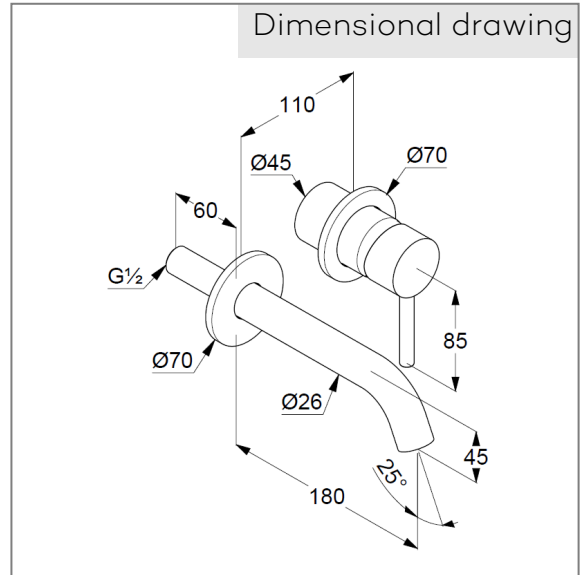

Technical Data

KLUDI BOZZ
concealed single lever basin mixer
DN 15

Ref:
382440576

Finishes:
05 chrom

Product description
Manufacturer KLUDI GmbH & Co. KG
Typ: KLUDI BOZZ
Concealed single lever basin mixer
Ref: 382440576
concealed basin mixer
projection 180 mm
single lever mixer
trim set without pre-installation set
pre installation set KLUDI Art. Nr. 38243
vertical wall mounted
solid lever, metal
Aerator, S-Pointer M24
flow rate at 3 bar = 5 l/ min.
fixed spout

Product picture

Dimensional drawing

Flow rate diagram