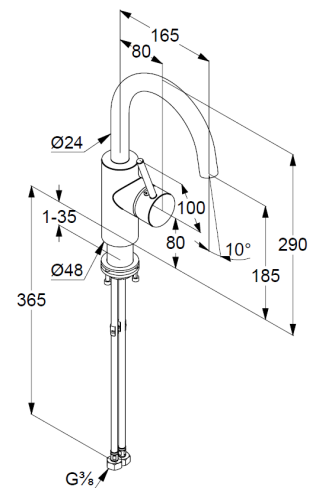

Technical Data

KLUDI BOZZ
single lever basin mixer
DN 15

Ref:
380280576

Finishes:
05 chrom

Product description
Manufacturer KLUDI GmbH & Co. KG
Typ: KLUDI BOZZ
single lever basin mixer
Ref.: 380280576

single lever mixer
single hole mounted
solid lever, metal
lateral actuation
Aerator M18,5
ceramic cartridge with hotwater safety device
flow rate at 3 bar= 5 l/ min.
flexible hoses G 3/8 DVGW approved
rapid installation set
without pop up waste

Product picture

Dimensional drawing

Flow rate diagram