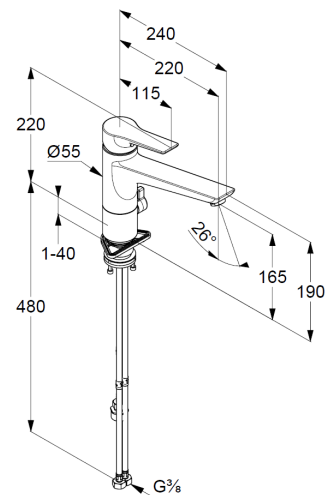

Technical Data

KLUDI MIX
Kitchen faucet multi

Ref.:
329060575

Finishes:
05 chrome

Product description
Manufacturer KLUDI GmbH & Co. KG
Typ: KLUDI MIX
Kitchen faucet multi
Ref.: 329060575

Kitchen faucet multi
connection for washing-machine or dishwasher
stand assembly
single hole mounted
solid lever, metal
aerator M24
ceramic cartridge with hotwater safety device
flow rate at 3 bar= 12 l/ min.
swivel spout (360°)
flexible hoses G 3/8 DVGW approved
shank-fixing

Product picture

Dimensional drawing

Flow rate diagram