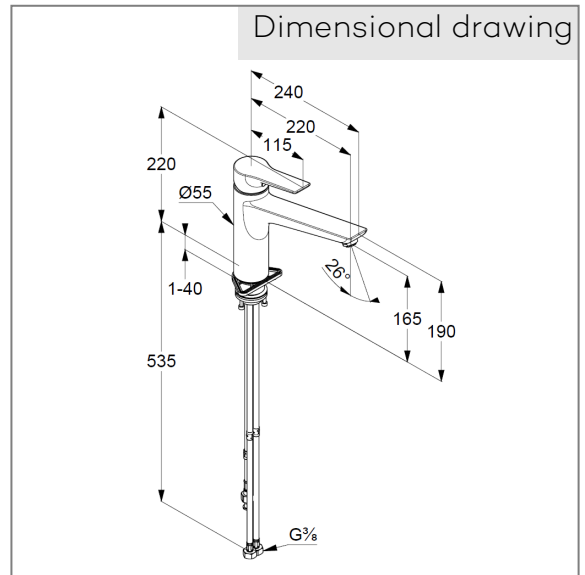

Technical Data

KLUDI MIX
Kitchen faucet

Ref.:
329050575

Finishes:
05 chrome

Product description
Manufacturer KLUDI GmbH & Co. KG
Typ: KLUDI MIX
Kitchen faucet
Ref.: 329050575

Kitchen faucet
for open hot water heaters
stand assembly
single hole mounted
solid lever, metal
aerator M24
ceramic cartridge with hotwater safety device
flow rate at 3 bar= 5 l/ min.
swivel spout (360°)
flexible hoses G 3/8 DVGW approved
shank-fixing

Product picture

Dimensional drawing

Flow rate diagram