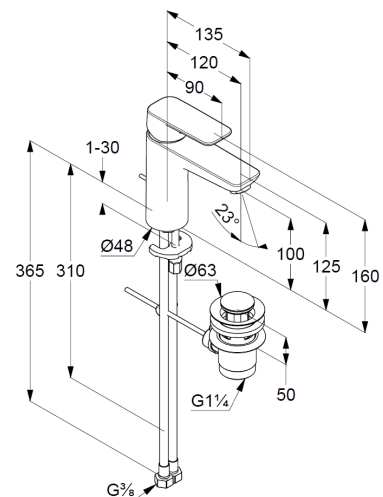

Technische Daten/ Technical Data

KLUDI PURE&STYLE
single lever basin mixer 100
DN 15

Ref.:
402903975

Finishes:
39 black matt finished

Product description
Manufacturer KLUDI GmbH & Co. KG
Typ: KLUDI PURE&STYLE
single lever basin mixer 100
DN 15
Ref.: 402903975

basin mixer
single lever mixer
single hole mounted
solid handle, metal
aerator M24
ceramic cartridge with hotwater safety device
flow rate at 3 bar = 7 l/ min.
flexible hoses G 3/8 DVGW approved
rapid installation set
pop up waste 1 1/4" metal

Produktabbildung/ Product picture

Maßzeichnung/ Dimensional drawing

Durchfluss/ Flow rate