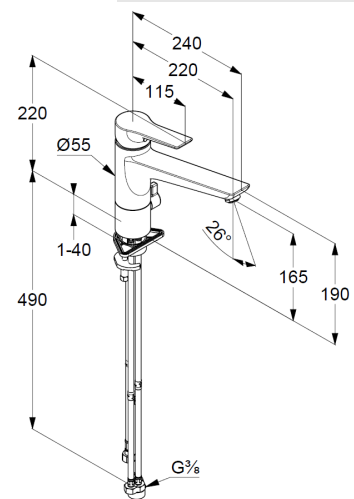

Technical Data

KLUDI MIX
Kitchen faucet bayonet

Ref.:
329340575

Finishes:
05 chrome

Product description
Manufacturer KLUDI GmbH & Co. KG
Typ: KLUDI MIX
Kitchen faucet bayonet
Ref.: 329340575

Kitchen faucet bayonet
single lever mixer
stand assembly
single hole mounted
for installation below the window
remaining height at the base: 25 mm
single hole mounted
solid lever, metal
aerator M24
ceramic cartridge with hotwater safety device
flow rate at 3 bar= 9 l/ min.
swivel spout (360°)
flexible hoses G 3/8 DVGW approved
shank-fixing

Product picture

Dimensional drawing

Flow rate diagram