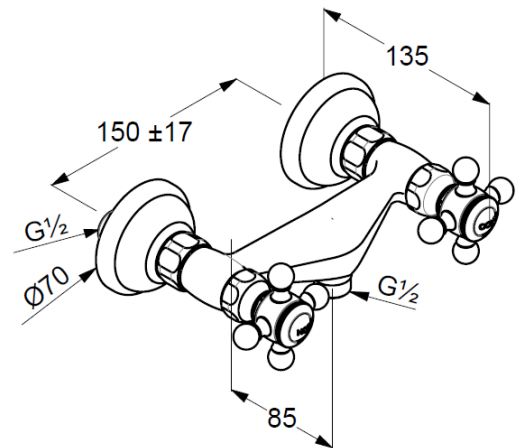

## Technical Data

KLUDI 1926  
Shower mixer  
DN 15

Ref:  
516100520

Finishes:  
05 chrom

Product description  
Manufacturer KLUDI GmbH & Co. KG  
Typ: KLUDI 1926  
Shower mixer  
Ref.: 516100520  
shower mixer DN 15  
two handle mixer  
wall mounted  
cross handle, metal  
protected against back flow  
shower outlet 1/2 inch  
ceramic headparts 180°  
flow rate at 3 bar = 21 l/ min.  
S-unions G 1/2 x 3/4

Product picture

Dimensional drawing

Flow rate diagram