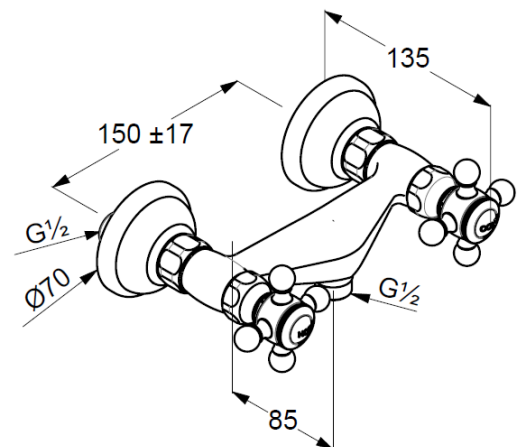

Technical Data

KLUDI 1926
Shower mixer
DN 15

Ref:
516104520

Finishes:
45 gold plated 23 carat

Product description
Manufacturer KLUDI GmbH & Co. KG
Typ: KLUDI 1926
Shower mixer
Ref.: 516104520
shower mixer DN 15
two handle mixer
wall mounted
cross handle, metal
protected against back flow
shower outlet 1/2 inch
ceramic headparts 180°
flow rate at 3 bar = 21 l/ min.
S-unions G 1/2 x 3/4

Product picture

Dimensional drawing

Flow rate diagram