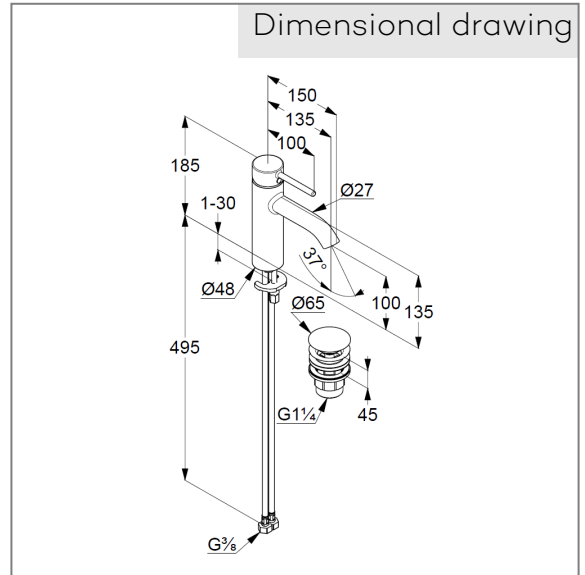

## Technical Data

KLUDI BOZZ  
single lever basin mixer 100  
DN 15

Ref:  
382880576

Finishes:  
05 chrom

Product description  
Manufacturer KLUDI GmbH & Co. KG  
Typ: KLUDI BOZZ  
single lever basin mixer 100  
Ref.: 382880576  
basin mixer DN 15  
single lever mixer  
solid lever, metal  
Aerator M18,5  
ceramic cartridge with hotwater safety device  
flow rate at 3 bar = 5 l/ min.  
flexible hoses G 3/8 DVGW approved  
rapid installation set  
push open waste 1 1/4"

Product picture

Dimensional drawing

Flow rate diagram