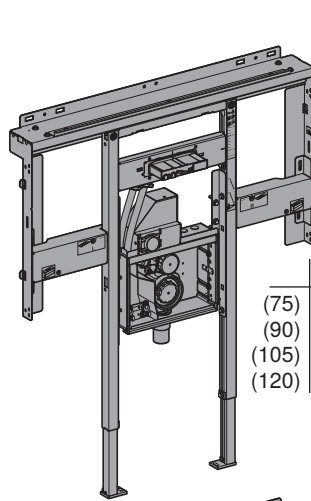

# INSTALLATION MANUAL

MONTAGEANLEITUNG  
INSTRUCTIONS DE MONTAGE  
ISTRUZIONI PER IL MONTAGGIO

970.214.00.0(01)

**A**

**111.04x.00.1**

|       | B                     |
|-------|-----------------------|
| (60)  | 65 cm = 111.041.00.1  |
| (75)  | 80 cm = 111.042.00.1  |
| (90)  | 95 cm = 111.043.00.1  |
| (105) | 110 cm = 111.044.00.1 |
| (120) | 125 cm = 111.045.00.1 |
| (135) | 140 cm = 111.046.00.1 |

**B**

**111.07x.00.1**

|       | B                     |
|-------|-----------------------|
| (75)  | 80 cm = 111.071.00.1  |
| (90)  | 95 cm = 111.072.00.1  |
| (105) | 110 cm = 111.073.00.1 |
| (120) | 125 cm = 111.074.00.1 |

**111.08x.00.1**

|       | B                     |
|-------|-----------------------|
| (75)  | 80 cm = 111.081.00.1  |
| (90)  | 95 cm = 111.082.00.1  |
| (105) | 110 cm = 111.083.00.1 |
| (120) | 125 cm = 111.084.00.1 |