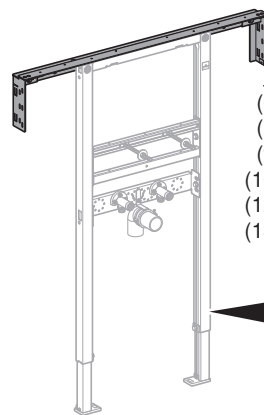

# INSTALLATION MANUAL

MONTAGEANLEITUNG  
INSTRUCTIONS DE MONTAGE  
ISTRUZIONI PER IL MONTAGGIO

970.214.00.0(01)

**A**

**111.04x.00.1**

|       | B                     |
|-------|-----------------------|
| (60)  | 65 cm = 111.041.00.1  |
| (75)  | 80 cm = 111.042.00.1  |
| (90)  | 95 cm = 111.043.00.1  |
| (105) | 110 cm = 111.044.00.1 |
| (120) | 125 cm = 111.045.00.1 |
| (135) | 140 cm = 111.046.00.1 |

**B**

**111.07x.00.1**

|       | B                     |
|-------|-----------------------|
| (75)  | 80 cm = 111.071.00.1  |
| (90)  | 95 cm = 111.072.00.1  |
| (105) | 110 cm = 111.073.00.1 |
| (120) | 125 cm = 111.074.00.1 |

**111.08x.00.1**

|       | B                     |
|-------|-----------------------|
| (75)  | 80 cm = 111.081.00.1  |
| (90)  | 95 cm = 111.082.00.1  |
| (105) | 110 cm = 111.083.00.1 |
| (120) | 125 cm = 111.084.00.1 |