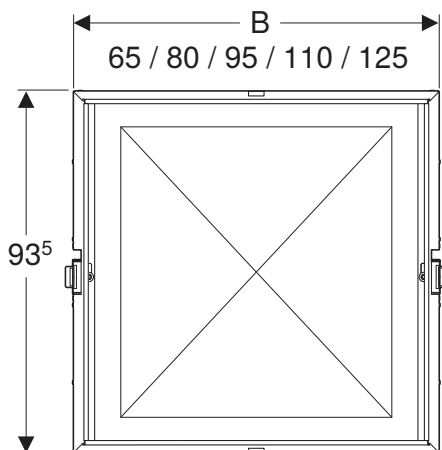

# INSTALLATION MANUAL

MONTAGEANLEITUNG  
INSTRUCTIONS DE MONTAGE  
ISTRUZIONI PER IL MONTAGGIO

970.214.00.0(01)

**A**

**111.04x.00.1**

|       | B                     |
|-------|-----------------------|
| (60)  | 65 cm = 111.041.00.1  |
| (75)  | 80 cm = 111.042.00.1  |
| (90)  | 95 cm = 111.043.00.1  |
| (105) | 110 cm = 111.044.00.1 |
| (120) | 125 cm = 111.045.00.1 |
| (135) | 140 cm = 111.046.00.1 |

**B**

**111.07x.00.1**

|       | B                     |
|-------|-----------------------|
| (75)  | 80 cm = 111.071.00.1  |
| (90)  | 95 cm = 111.072.00.1  |
| (105) | 110 cm = 111.073.00.1 |
| (120) | 125 cm = 111.074.00.1 |

**111.08x.00.1**

|       | B                     |
|-------|-----------------------|
| (75)  | 80 cm = 111.081.00.1  |
| (90)  | 95 cm = 111.082.00.1  |
| (105) | 110 cm = 111.083.00.1 |
| (120) | 125 cm = 111.084.00.1 |