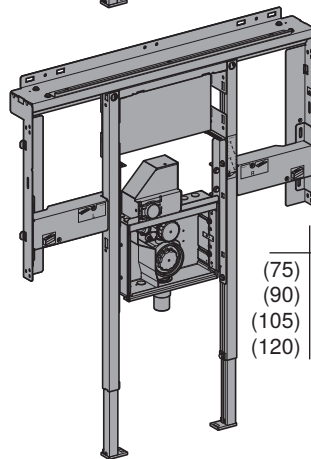

# INSTALLATION MANUAL

MONTAGEANLEITUNG  
INSTRUCTIONS DE MONTAGE  
ISTRUZIONI PER IL MONTAGGIO

970.214.00.0(01)

**A**

**111.04x.00.1**

|       | B                     |
|-------|-----------------------|
| (60)  | 65 cm = 111.041.00.1  |
| (75)  | 80 cm = 111.042.00.1  |
| (90)  | 95 cm = 111.043.00.1  |
| (105) | 110 cm = 111.044.00.1 |
| (120) | 125 cm = 111.045.00.1 |
| (135) | 140 cm = 111.046.00.1 |

**B**

**111.07x.00.1**

|       | B                     |
|-------|-----------------------|
| (75)  | 80 cm = 111.071.00.1  |
| (90)  | 95 cm = 111.072.00.1  |
| (105) | 110 cm = 111.073.00.1 |
| (120) | 125 cm = 111.074.00.1 |

**111.08x.00.1**

|       | B                     |
|-------|-----------------------|
| (75)  | 80 cm = 111.081.00.1  |
| (90)  | 95 cm = 111.082.00.1  |
| (105) | 110 cm = 111.083.00.1 |
| (120) | 125 cm = 111.084.00.1 |