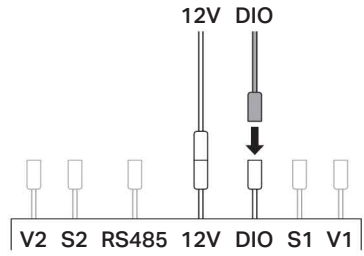

Digital I/O