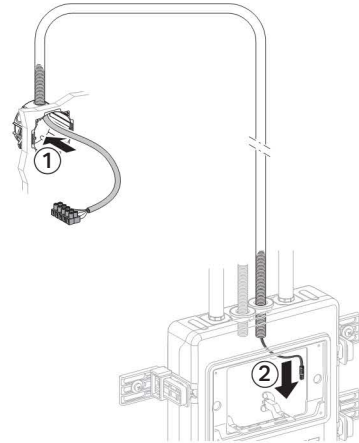

Digital I/O	
2	OUT COMMON	green, grün, vert, verde
3	OUT STATUS OK	white, weiss, blanc, bianco
4	OUT FLUSH ACT	brown, braun, brun, marrone
5	IN FLUSH START	red, rot, rouge, rosso
1	IN GND	yellow, gelb, jaune, giallo

1