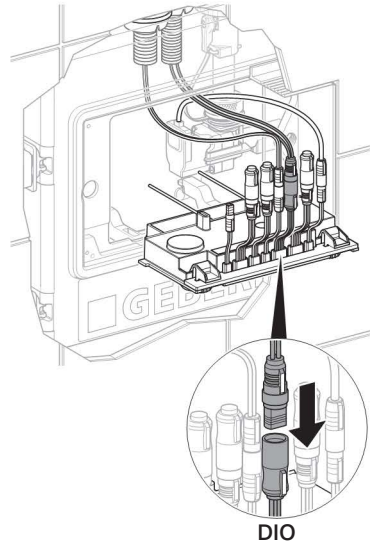

Digital I/O