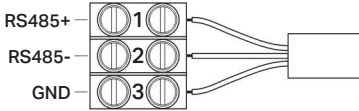

Installation Manual

Montageanleitung
Instructions de montage
Istruzioni per il montaggio

**KNOW
HOW**
INSTALLED

RS485

	RS485	
1	RS485+	yellow, gelb, jaune, giallo
2	RS485-	green, grün, vert, verde
3	GND	white, weiss, blanc, bianco

Digital I/O

	Digital I/O	
2	OUT COMMON	green, grün, vert, verde
3	OUT STATUS OK	white, weiss, blanc, bianco
4	OUT FLUSH ACT	brown, braun, brun, marrone
5	IN FLUSH START	red, rot, rouge, rosso
1	IN GND	yellow, gelb, jaune, giallo