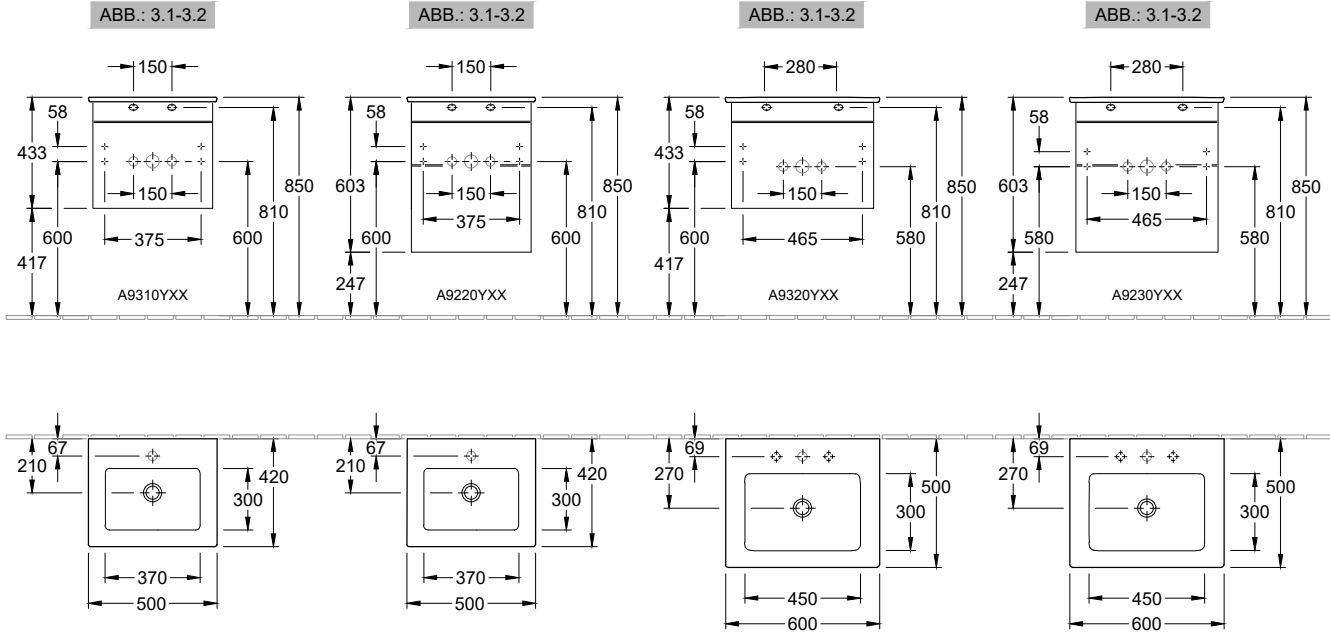

Installationsanleitung DE  
Installation instructions EN-UK  
Manuel d'installation FR

---

Venticello

---

A9350YXX / A9260YXX A9270YXX / A9280YXX	L1	R1
4134L1/L2/L3	405	595
4134R1/R2/R3	595	405
4104AH/AL/AJ	500	500
4104AK/AG	500	500