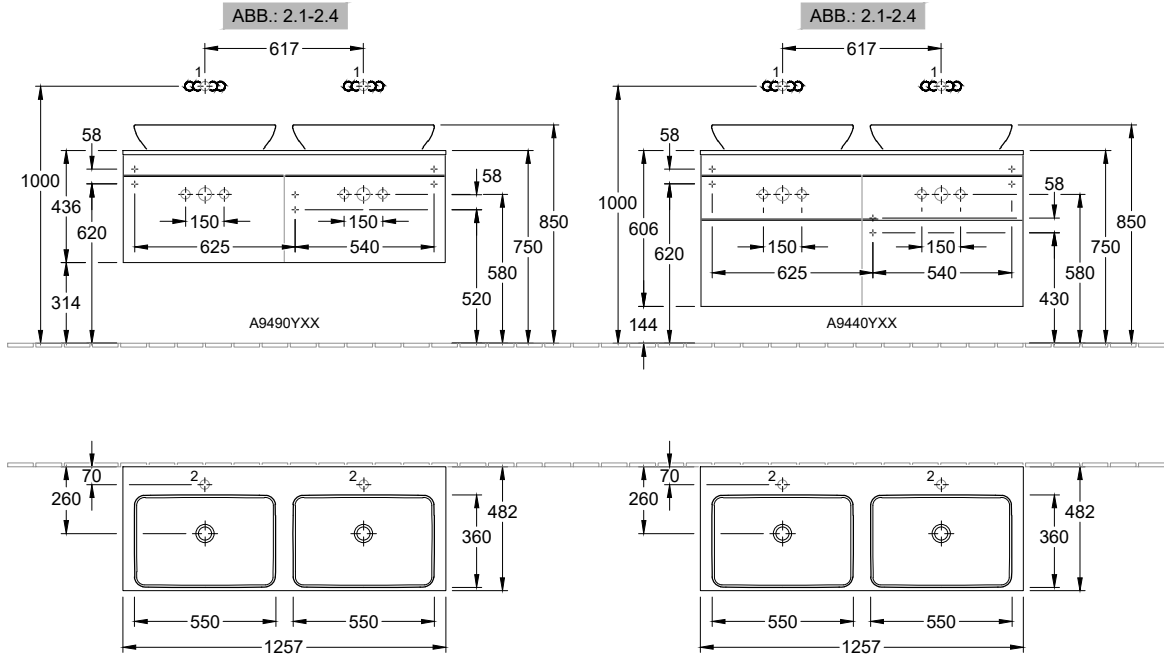

Installationsanleitung DE  
Installation instructions EN-UK  
Manuel d'installation FR

---

Venticello

---

A9350YXX / A9260YXX A9270YXX / A9280YXX	L1	R1
4134L1/L2/L3	405	595
4134R1/R2/R3	595	405
4104AH/AL/AJ	500	500
4104AK/AG	500	500