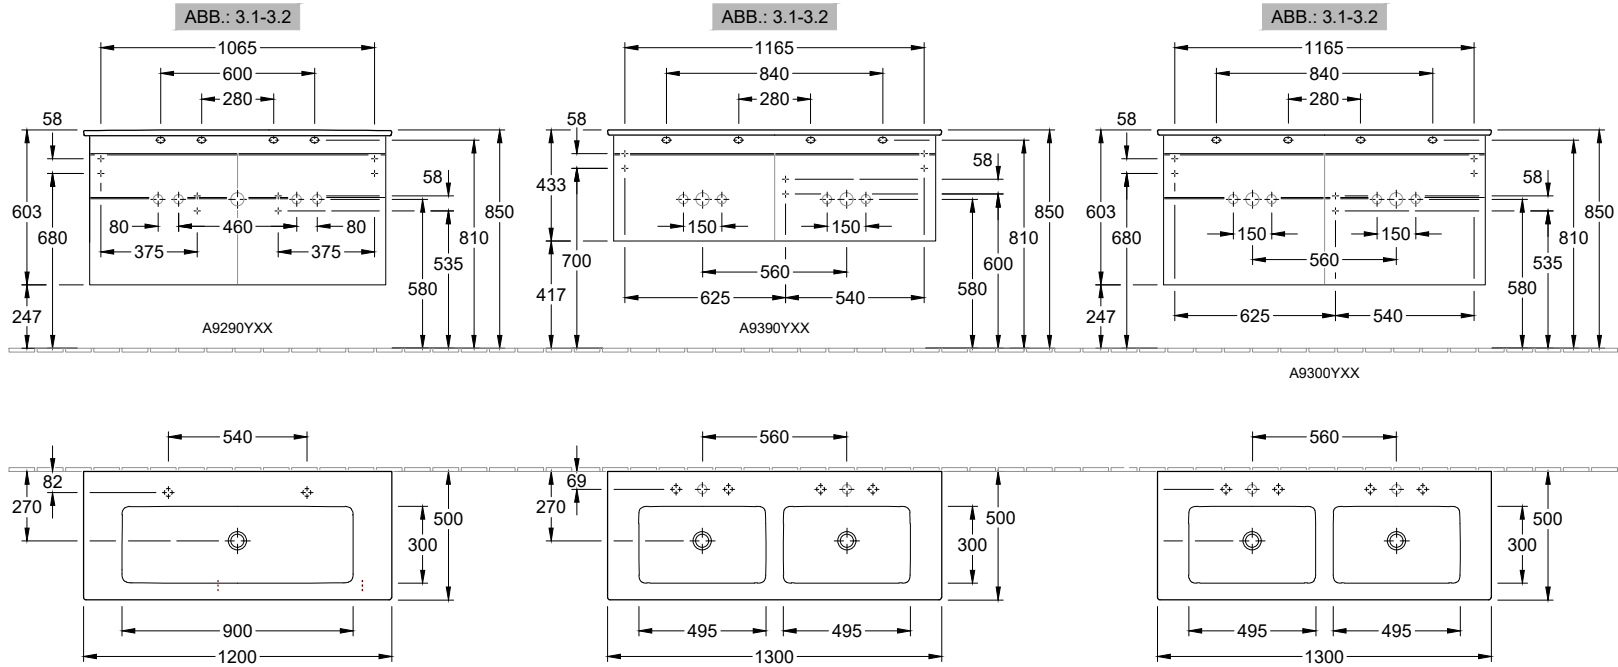

Installationsanleitung DE  
Installation instructions EN-UK  
Manuel d'installation FR

---

Venticello

---

A9350YXX / A9260YXX A9270YXX / A9280YXX	L1	R1
4134L1/L2/L3	405	595
4134R1/R2/R3	595	405
4104AH/AL/AJ	500	500
4104AK/AG	500	500