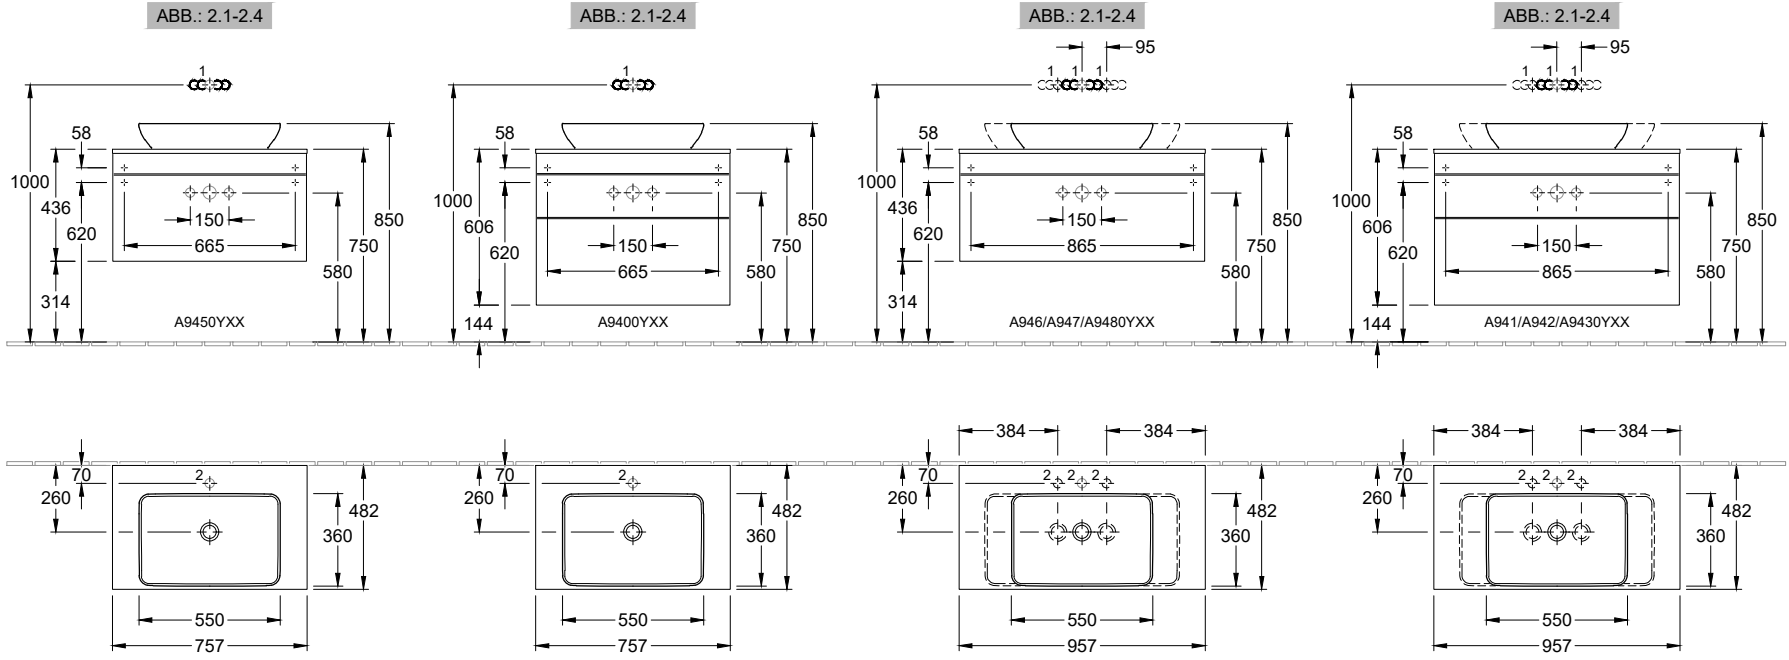

Installationsanleitung DE  
Installation instructions EN-UK  
Manuel d'installation FR

---

Venticello

---

A9350YXX / A9260YXX A9270YXX / A9280YXX	L1	R1
4134L1/L2/L3	405	595
4134R1/R2/R3	595	405
4104AH/AL/AJ	500	500
4104AK/AG	500	500