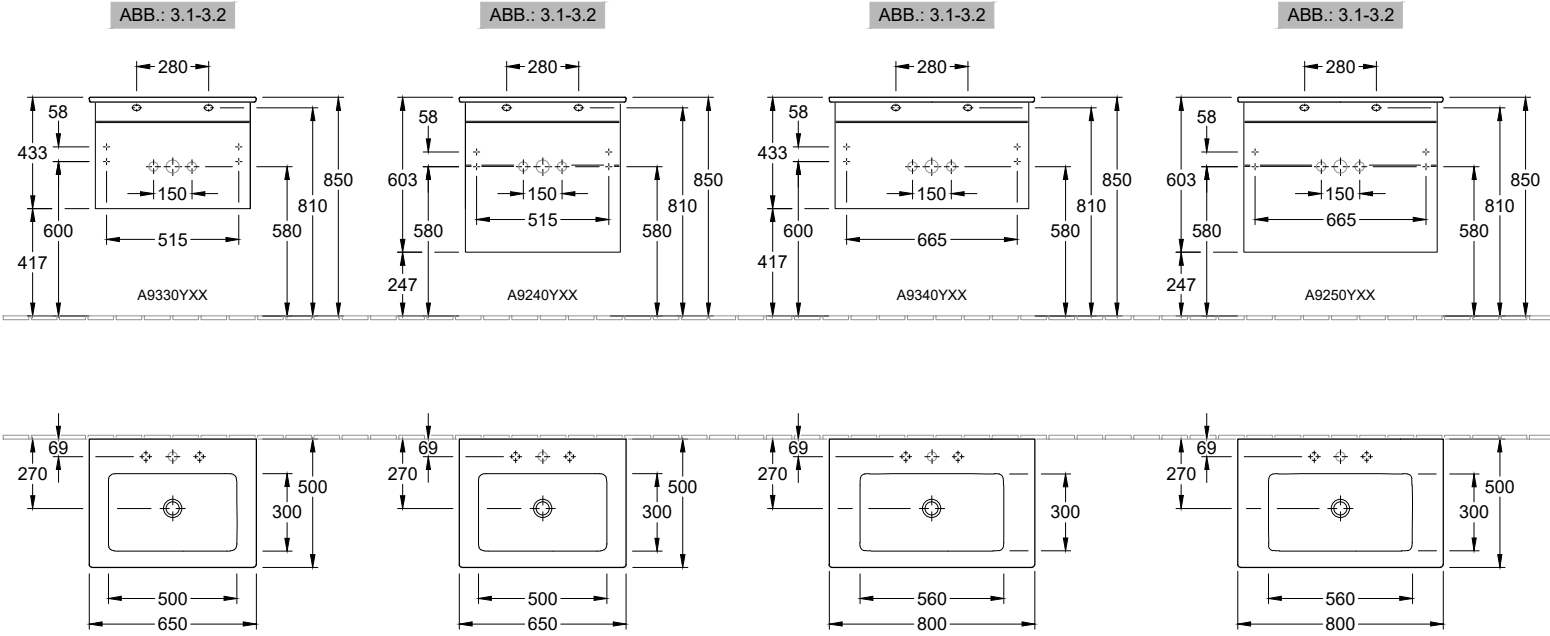

Installationsanleitung DE  
Installation instructions EN-UK  
Manuel d'installation FR

---

Venticello

---

A9350YXX / A9260YXX A9270YXX / A9280YXX	L1	R1
4134L1/L2/L3	405	595
4134R1/R2/R3	595	405
4104AH/AL/AJ	500	500
4104AK/AG	500	500