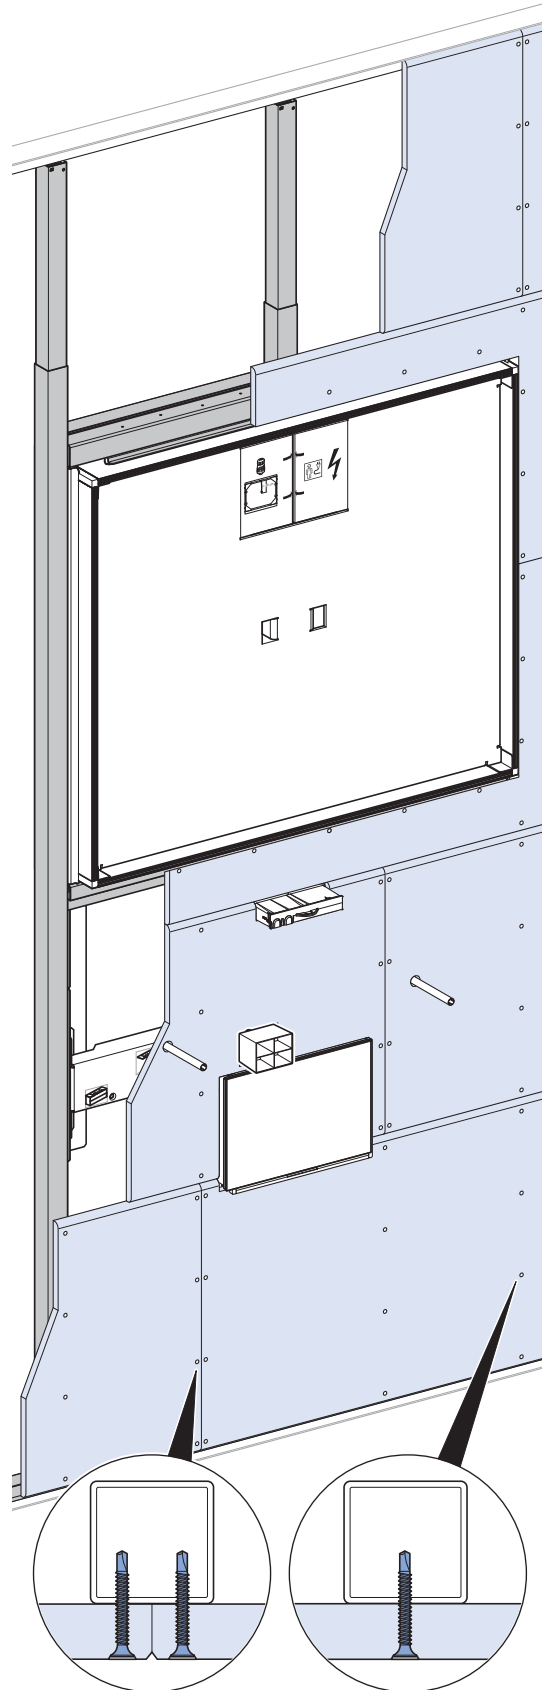

INSTALLATION MANUAL

MONTAGEANLEITUNG
INSTRUCTIONS DE MONTAGE
ISTRUZIONI PER IL MONTAGGIO

968.773.00.0(03)

		B	b	a
(75 cm)	111.071.00.1	80	15	59
(90 cm)	111.072.00.1	95	22 ⁵	74
(105 cm)	111.073.00.1	110	30	89
(120 cm)	111.074.00.1	125	37 ⁵	104

Geberit ONE, H = 100 cm

- (75 cm) 111.051.00.1
- (90 cm) 111.052.00.1
- (105 cm) 111.053.00.1
- (120 cm) 111.054.00.1

Geberit ONE, H = 90 cm

- (75 cm) 111.942.00.1
- (90 cm) 111.943.00.1
- (105 cm) 111.944.00.1
- (120 cm) 111.945.00.1

3

4

5

6

→ **4** 14

3

WB	H	 116.460.21.1	 116.461.21.1
90	105–110	108	106
89	104–109	107	105
88	103–108	106	104
87	102–107	105	103
86	101–106	104	102
85	100–105	103	101
$(H_{\min} = WB + 15)$ $(H_{\max} = WB + 20)$		$(H = WB + 18)$	$(H = WB + 16)$

1

4

→ **4** **A** 📄 15

→ **4** **B** 📄 16

4

A

✓

Installation
Manual