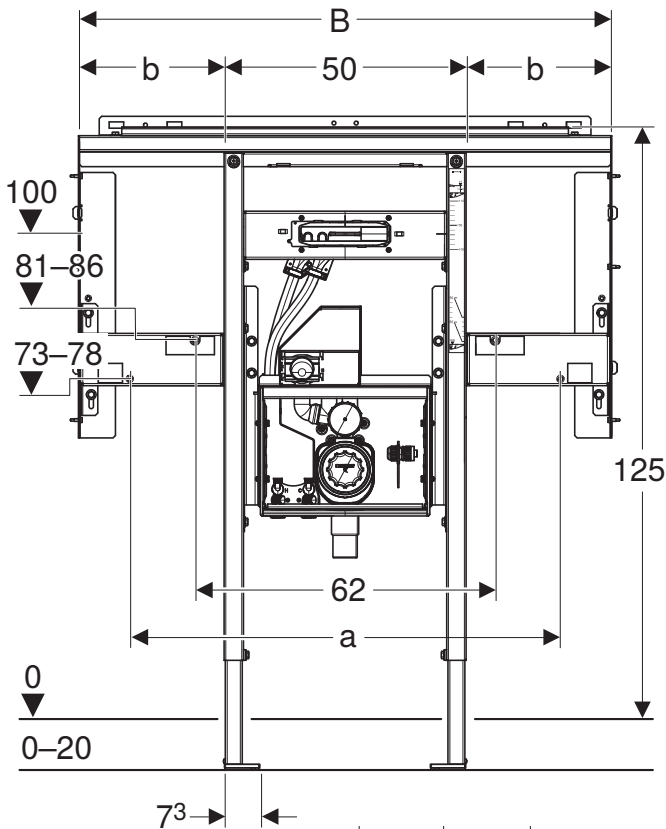

INSTALLATION MANUAL

MONTAGEANLEITUNG
INSTRUCTIONS DE MONTAGE
ISTRUZIONI PER IL MONTAGGIO

968.773.00.0(03)

		B	b	a
(75 cm)	111.071.00.1	80	15	59
(90 cm)	111.072.00.1	95	22 ⁵	74
(105 cm)	111.073.00.1	110	30	89
(120 cm)	111.074.00.1	125	37 ⁵	104

Geberit ONE, H = 100 cm

- (75 cm) 111.051.00.1
- (90 cm) 111.052.00.1
- (105 cm) 111.053.00.1
- (120 cm) 111.054.00.1

Geberit ONE, H = 90 cm

- (75 cm) 111.942.00.1
- (90 cm) 111.943.00.1
- (105 cm) 111.944.00.1
- (120 cm) 111.945.00.1