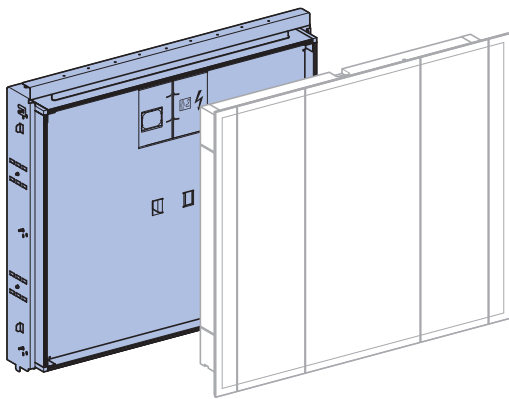

INSTALLATION MANUAL

MONTAGEANLEITUNG
INSTRUCTIONS DE MONTAGE
ISTRUZIONI PER IL MONTAGGIO

968.773.00.0(03)

		B	b	a
(75 cm)	111.071.00.1	80	15	59
(90 cm)	111.072.00.1	95	22 ⁵	74
(105 cm)	111.073.00.1	110	30	89
(120 cm)	111.074.00.1	125	37 ⁵	104

Geberit ONE, H = 100 cm

- (75 cm) 111.051.00.1
- (90 cm) 111.052.00.1
- (105 cm) 111.053.00.1
- (120 cm) 111.054.00.1

Geberit ONE, H = 90 cm

- (75 cm) 111.942.00.1
- (90 cm) 111.943.00.1
- (105 cm) 111.944.00.1
- (120 cm) 111.945.00.1