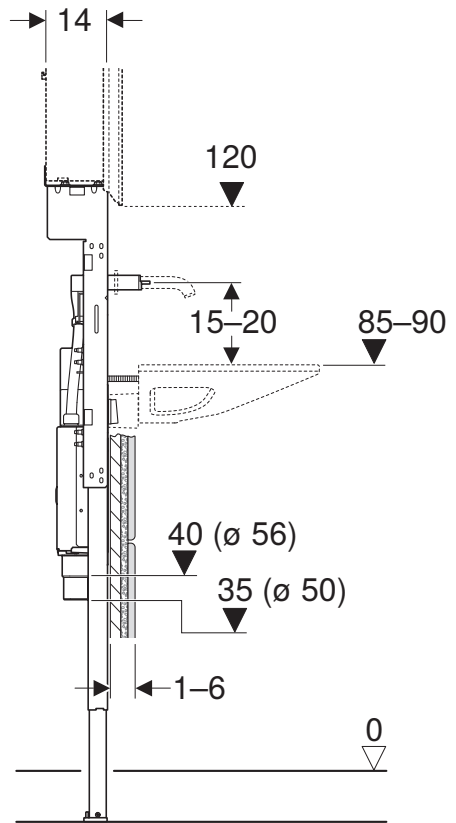

INSTALLATION MANUAL

MONTAGEANLEITUNG
INSTRUCTIONS DE MONTAGE
ISTRUZIONI PER IL MONTAGGIO

968.773.00.0(03)

		B	b	a
(75 cm)	111.071.00.1	80	15	59
(90 cm)	111.072.00.1	95	22 ⁵	74
(105 cm)	111.073.00.1	110	30	89
(120 cm)	111.074.00.1	125	37 ⁵	104

Geberit ONE, H = 100 cm

- (75 cm) 111.051.00.1
- (90 cm) 111.052.00.1
- (105 cm) 111.053.00.1
- (120 cm) 111.054.00.1

Geberit ONE, H = 90 cm

- (75 cm) 111.942.00.1
- (90 cm) 111.943.00.1
- (105 cm) 111.944.00.1
- (120 cm) 111.945.00.1