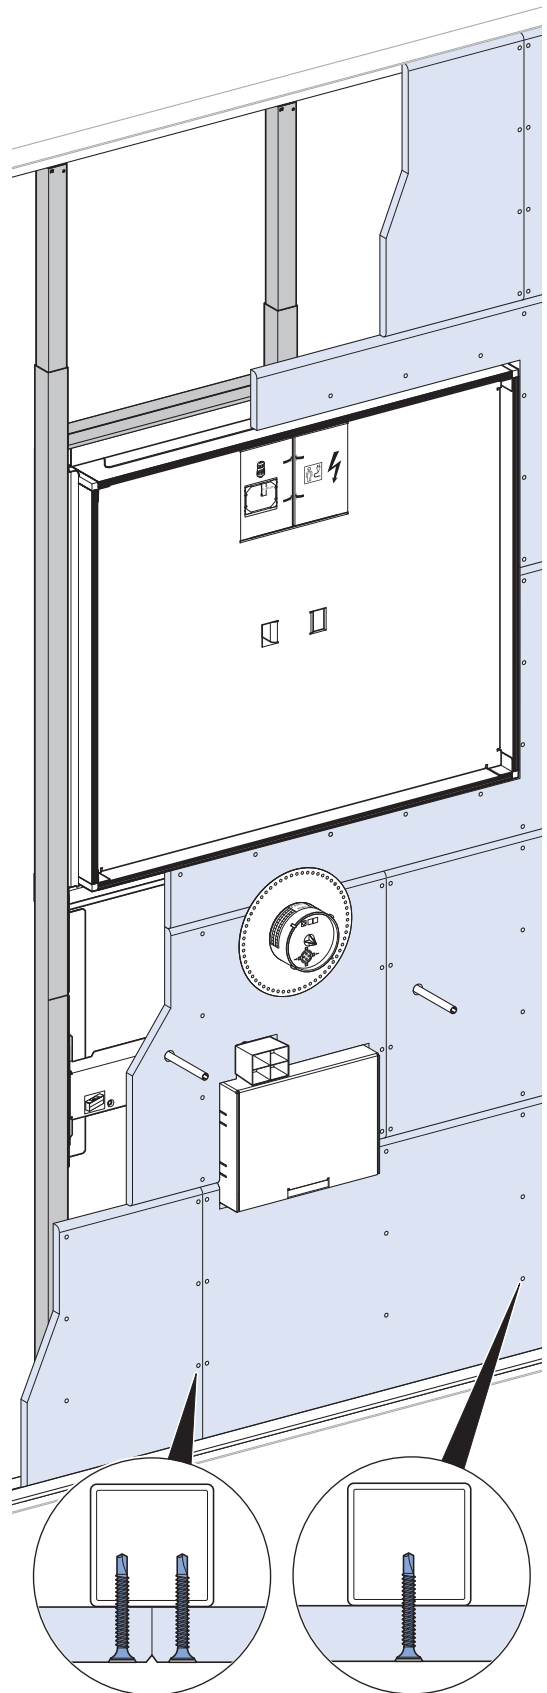

INSTALLATION MANUAL

MONTAGEANLEITUNG
INSTRUCTIONS DE MONTAGE
ISTRUZIONI PER IL MONTAGGIO

968.774.00.0(03)

		B	b	a
(75 cm)	111.081.00.1	80	15	59
(90 cm)	111.082.00.1	95	22 ⁵	74
(105 cm)	111.083.00.1	110	30	89
(120 cm)	111.084.00.1	125	37 ⁵	104

Geberit ONE, H = 100 cm

- (75 cm) 111.051.00.1
- (90 cm) 111.052.00.1
- (105 cm) 111.053.00.1
- (120 cm) 111.054.00.1

Geberit ONE, H = 90 cm

- (75 cm) 111.942.00.1
- (90 cm) 111.943.00.1
- (105 cm) 111.944.00.1
- (120 cm) 111.945.00.1

11

12

2

1

2

3

4

5

6

3

3 **A**  14

3 **B**  15

3

A

✓

Installation
Manual