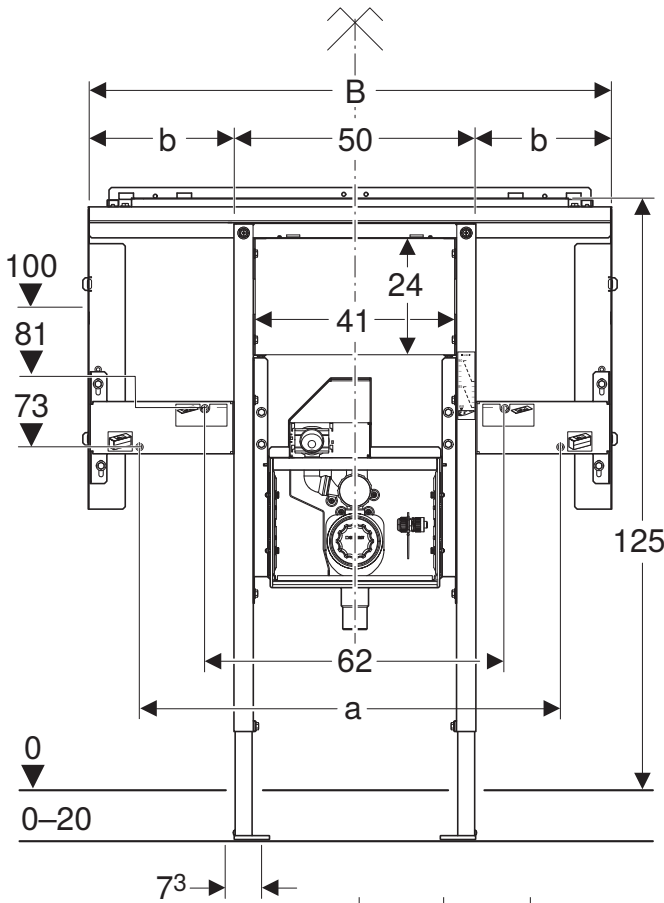

INSTALLATION MANUAL

MONTAGEANLEITUNG
INSTRUCTIONS DE MONTAGE
ISTRUZIONI PER IL MONTAGGIO

968.774.00.0(03)

		B	b	a
(75 cm)	111.081.00.1	80	15	59
(90 cm)	111.082.00.1	95	22 ⁵	74
(105 cm)	111.083.00.1	110	30	89
(120 cm)	111.084.00.1	125	37 ⁵	104

Geberit ONE, H = 100 cm

- (75 cm) 111.051.00.1
- (90 cm) 111.052.00.1
- (105 cm) 111.053.00.1
- (120 cm) 111.054.00.1

Geberit ONE, H = 90 cm

- (75 cm) 111.942.00.1
- (90 cm) 111.943.00.1
- (105 cm) 111.944.00.1
- (120 cm) 111.945.00.1