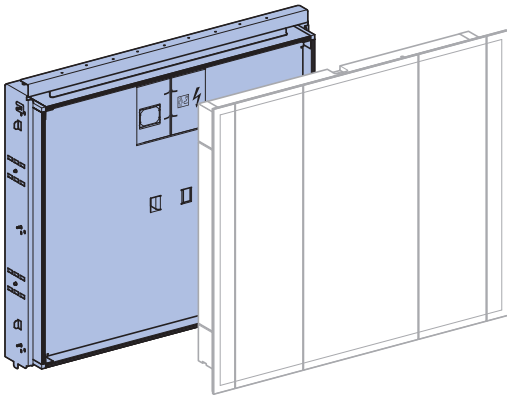

INSTALLATION MANUAL

MONTAGEANLEITUNG
INSTRUCTIONS DE MONTAGE
ISTRUZIONI PER IL MONTAGGIO

968.774.00.0(03)

		B	b	a
(75 cm)	111.081.00.1	80	15	59
(90 cm)	111.082.00.1	95	22 ⁵	74
(105 cm)	111.083.00.1	110	30	89
(120 cm)	111.084.00.1	125	37 ⁵	104

Geberit ONE, H = 100 cm

- (75 cm) 111.051.00.1
- (90 cm) 111.052.00.1
- (105 cm) 111.053.00.1
- (120 cm) 111.054.00.1

Geberit ONE, H = 90 cm

- (75 cm) 111.942.00.1
- (90 cm) 111.943.00.1
- (105 cm) 111.944.00.1
- (120 cm) 111.945.00.1