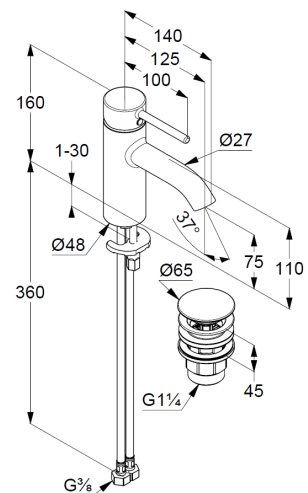

Technical Data

KLUDI BOZZ
single lever basin mixer 75
DN 15

Ref:
382660576

Finishes:
05 chrom

Product description
Manufacturer KLUDI GmbH & Co. KG
Typ: KLUDI BOZZ
single lever basin mixer 75
Ref.: 382660576
basin mixer DN 15
single lever mixer
single hole mounted
solid lever, metal
Aerator M18,5
ceramic cartridge with hotwater safety device
flow rate at 3 bar = 5 l/ min.
flexible hoses G 3/8 DVGW approved
rapid installation set
push open waste 1 1/4"

Product picture

Dimensional drawing

Flow rate diagram