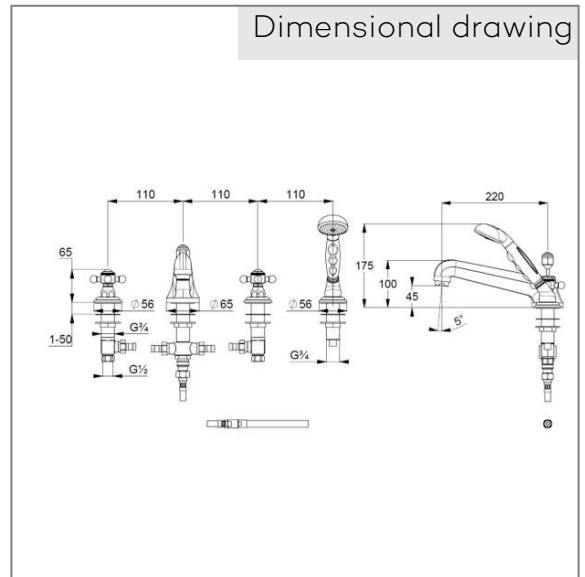

Technical Data

KLUDI 1926
concealed 4-hole bath/ shower mixer
DN 15

Ref.:
515250520

Finishes:
05 chrom

Product description
Manufacturer KLUDI GmbH & Co. KG
Typ: KLUDI 1926
concealed 4-hole bath/ shower mixer
Ref.: 515250520
concealed 4-hole bath/ shower mixer DN 15
stand assembly
extractable hand shower
with shower holder
automatic diverter: shower/ bath
4-hole tiles deck mounted installation
cross handle, metal
aerator M28
protected against back flow
ceramic headparts 180°
flow rate at 3 bar = 22 l/ min.
fixed spout
shank-fixing
Hand shower hoses M15 x 1500 mm
without flexible high pressure supply tubes,
Article No. 7544605-00

hand shower 1 S
1 spray pattern
Volumen
sieve seal
connection 1/2"

Product picture

Dimensional drawing

Flow rate diagram