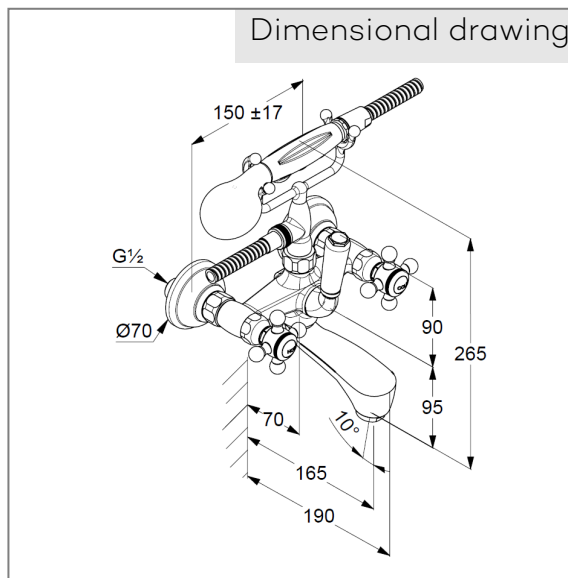

## Technical Data

KLUDI 1926  
bath and shower mixer  
DN 15

Ref:  
514410520

Finishes:  
05 chrom

Product description  
Manufacturer KLUDI GmbH & Co. KG  
Typ: KLUDI 1926  
bath and shower mixer  
Ref: 514410520  
bath and shower mixer DN 15  
two handle mixer  
wall mounted  
manual diverter: shower/ bath  
cross handle, metal  
Aerator M28  
protected against back flow  
shower outlet 1/2 inch  
ceramic headparts 180°  
flow rate at 3 bar = 23 l/ min.  
S-unions G 1/2 x 3/4

hand shower 1 S  
1 spray pattern  
connection 1/2"  
sieve seal

Shower hose  
plastic coated  
with metal-effect  
G 1/2 x G 1/2 x 1500 mm

Product picture

Dimensional drawing

Flow rate diagram