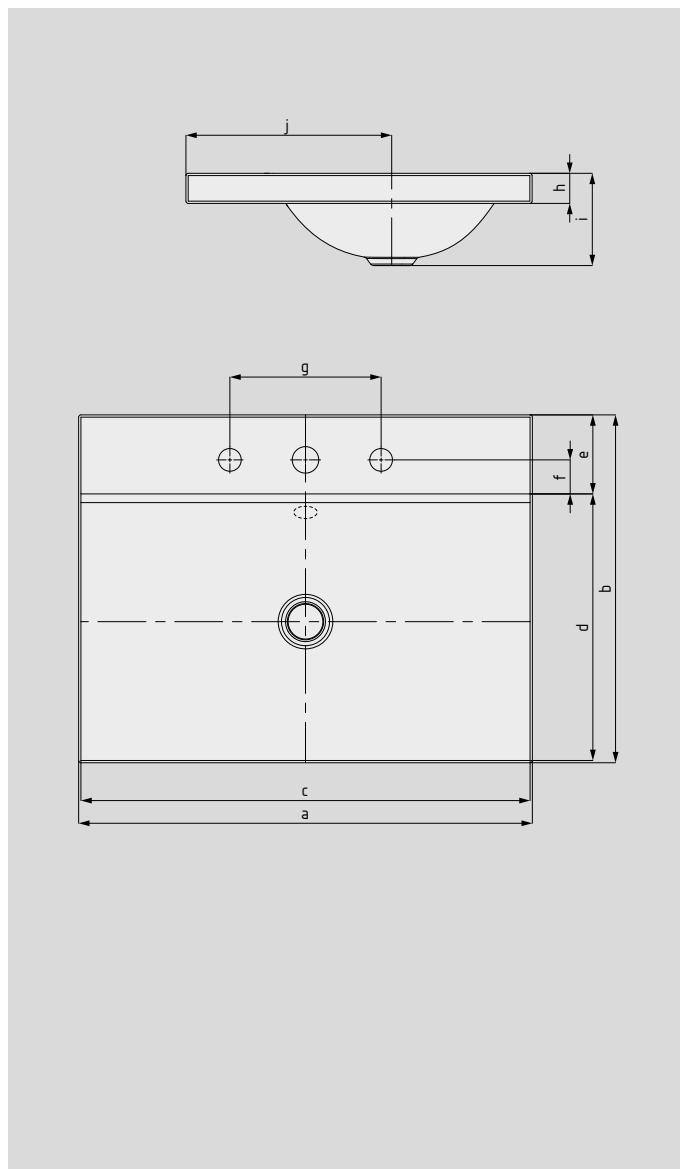

SILENIO INSET COUNTERTOP WASHBASIN

(HEIGHT OF RIM 40 MM)

- fluid and sensually modern design all at once
- optimum comfort through generous dimensioning of the washbasin
- soft, organic interior shape
- geometry allows fittings with short spout leaving ample space for washing
- together with the SILENIO bath and SCONA shower surface, they form a perfect bathroom fitted out entirely with steel enamel
- designed by Anke Salomon

Similar illustrations

Model No.		3040	3041
External length	a	600	900 mm
External width	b	460	460 mm
Internal length	c	594	894 mm
Internal width	d	352,5	352,5 mm
Depth of tap deck	e	104,5	104,5 mm
Distance tap holes to edge	f	45	45 mm
Distance of tap holes	g	200	200 mm
Height of rim	h	40	40 mm
Distance basin surface to bottom edge of waste hole	i	123	123 mm
Distance rear edge to centre of waste hole	j	273,4	273,4 mm
Weight of the enamelled washbasin in kg		7,6	10,7